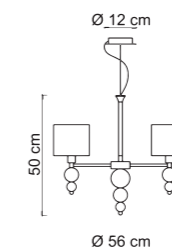

## GIOCONDA/S

|            |                         |
|------------|-------------------------|
| Power      | 4 x max 12W             |
| Input      | 220/240 V- 50/60Hz      |
| Lampholder | E14 - Bulb not included |
| IP         | 20                      |
| L. Wire    | 120 cm                  |
| Weight     | N: 4,2kg G: 5,5kg       |
| Volume     | 0,0960 m <sup>3</sup>   |

## GIOCONDA/A

|            |                         |
|------------|-------------------------|
| Power      | 1 x max 12W             |
| Input      | 220/240 V- 50/60Hz      |
| Lampholder | E14 - Bulb not included |
| IP         | 20                      |
| Weight     | N: 1,0kg G: 1,3kg       |
| Volume     | 0,0200 m <sup>3</sup>   |

## GIOCONDA/L

|            |                         |
|------------|-------------------------|
| Power      | 1 x max 12W             |
| Input      | 220/240 V- 50/60Hz      |
| Lampholder | E14 - Bulb not included |
| IP         | 20                      |
| Weight     | N: 2,3kg G: 3,0kg       |
| Volume     | 0,0400 m <sup>3</sup>   |