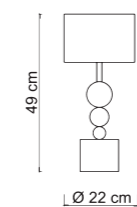

## GIOCONDA/S

|            |                         |
|------------|-------------------------|
| Power      | 4 x max 12W             |
| Input      | 220/240 V- 50/60Hz      |
| Lampholder | E14 - Bulb not included |
| IP         | 20                      |
| L. Wire    | 120 cm                  |
| Weight     | N: 4,2kg G: 5,5kg       |
| Volume     | 0,0960 m <sup>3</sup>   |

## GIOCONDA/A

|            |                         |
|------------|-------------------------|
| Power      | 1 x max 12W             |
| Input      | 220/240 V- 50/60Hz      |
| Lampholder | E14 - Bulb not included |
| IP         | 20                      |
| Weight     | N: 1,0kg G: 1,3kg       |
| Volume     | 0,0200 m <sup>3</sup>   |

## GIOCONDA/L

|            |                         |
|------------|-------------------------|
| Power      | 1 x max 12W             |
| Input      | 220/240 V- 50/60Hz      |
| Lampholder | E14 - Bulb not included |
| IP         | 20                      |
| Weight     | N: 2,3kg G: 3,0kg       |
| Volume     | 0,0400 m <sup>3</sup>   |