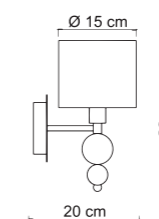

## GIOCONDA/S

|            |                         |
|------------|-------------------------|
| Power      | 4 x max 12W             |
| Input      | 220/240 V- 50/60Hz      |
| Lampholder | E14 - Bulb not included |
| IP         | 20                      |
| L. Wire    | 120 cm                  |
| Weight     | N: 4,2kg G: 5,5kg       |
| Volume     | 0,0960 m <sup>3</sup>   |

## GIOCONDA/A

|            |                         |
|------------|-------------------------|
| Power      | 1 x max 12W             |
| Input      | 220/240 V- 50/60Hz      |
| Lampholder | E14 - Bulb not included |
| IP         | 20                      |
| Weight     | N: 1,0kg G: 1,3kg       |
| Volume     | 0,0200 m <sup>3</sup>   |

## GIOCONDA/L

|            |                         |
|------------|-------------------------|
| Power      | 1 x max 12W             |
| Input      | 220/240 V- 50/60Hz      |
| Lampholder | E14 - Bulb not included |
| IP         | 20                      |
| Weight     | N: 2,3kg G: 3,0kg       |
| Volume     | 0,0400 m <sup>3</sup>   |